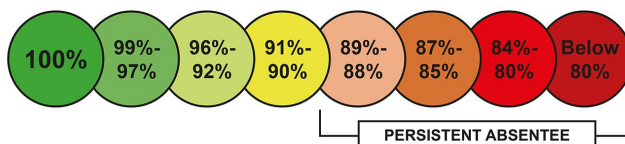

ATTENDANCE MATTERS

On Time: First Time, Every Time